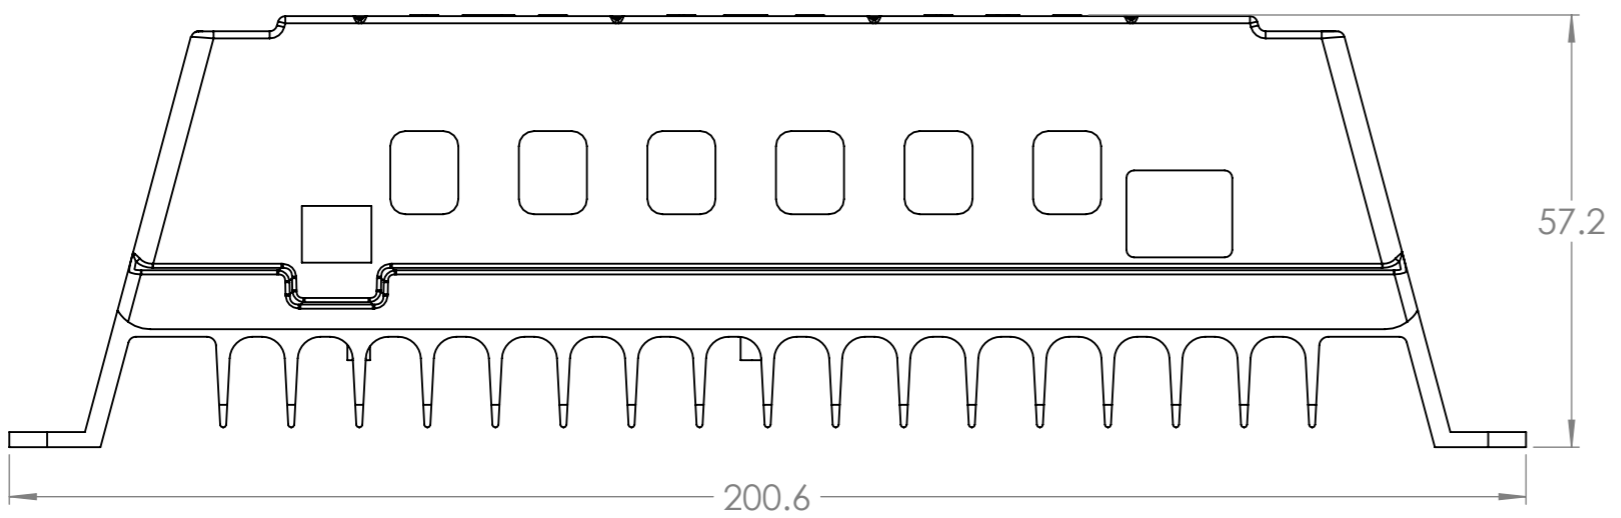

Dimension Drawing - BlueSolar PWM-Pro Charge Controller  
 SCC010030010 | BlueSolar PWM-Pro Charge Controller 12/24V-30A

Dimensions in mm

**victron energy**  
 BLUE POWER