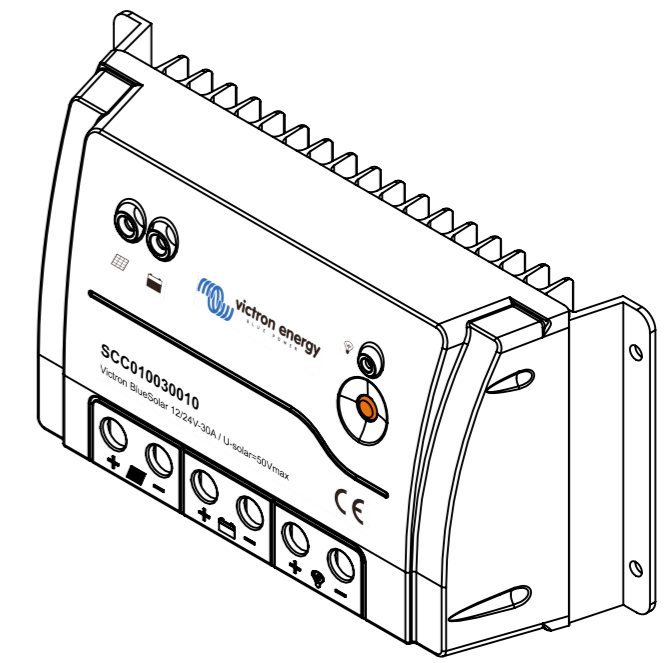

Dimension Drawing - BlueSolar PWM-Pro Charge Controller  
 SCC010030010 | BlueSolar PWM-Pro Charge Controller 12/24V-30A

Dimensions in mm

**victron energy**  
 BLUE POWER