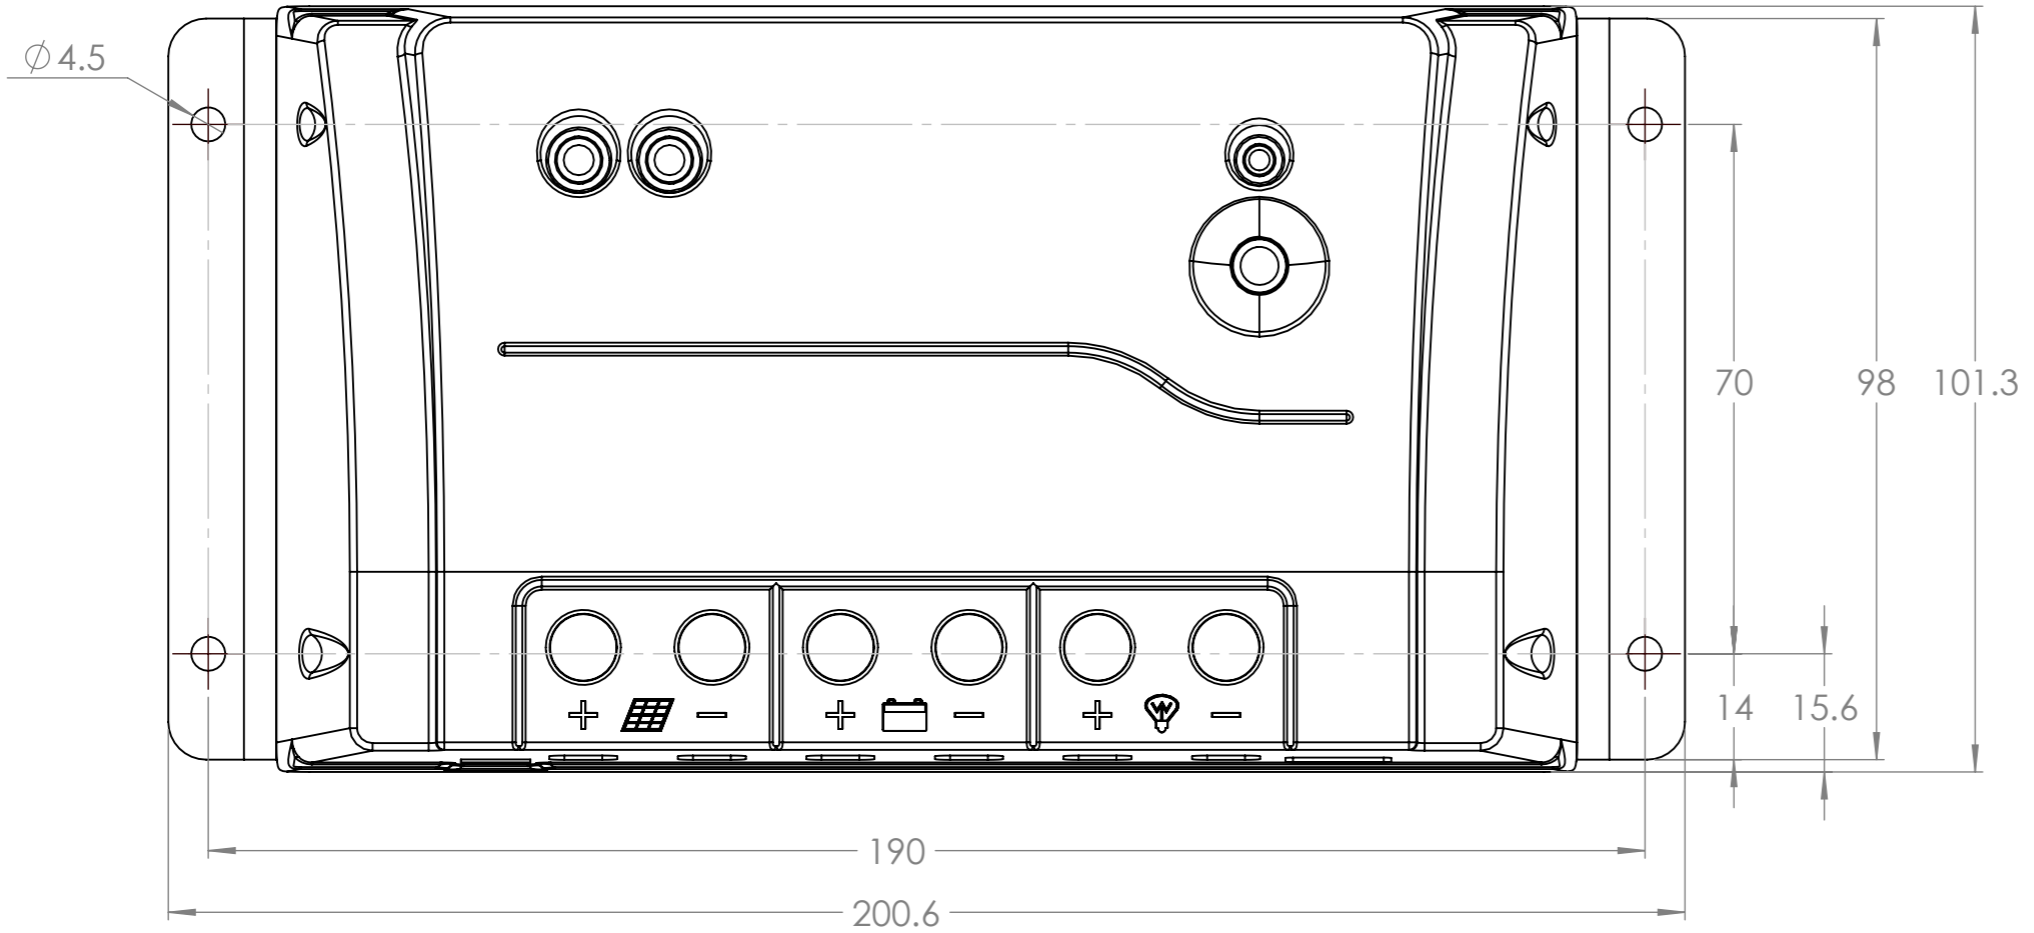

Dimension Drawing - BlueSolar PWM-Pro Charge Controller  
 SCC010030010 | BlueSolar PWM-Pro Charge Controller 12/24V-30A

Dimensions in mm

**victron energy**  
 BLUE POWER